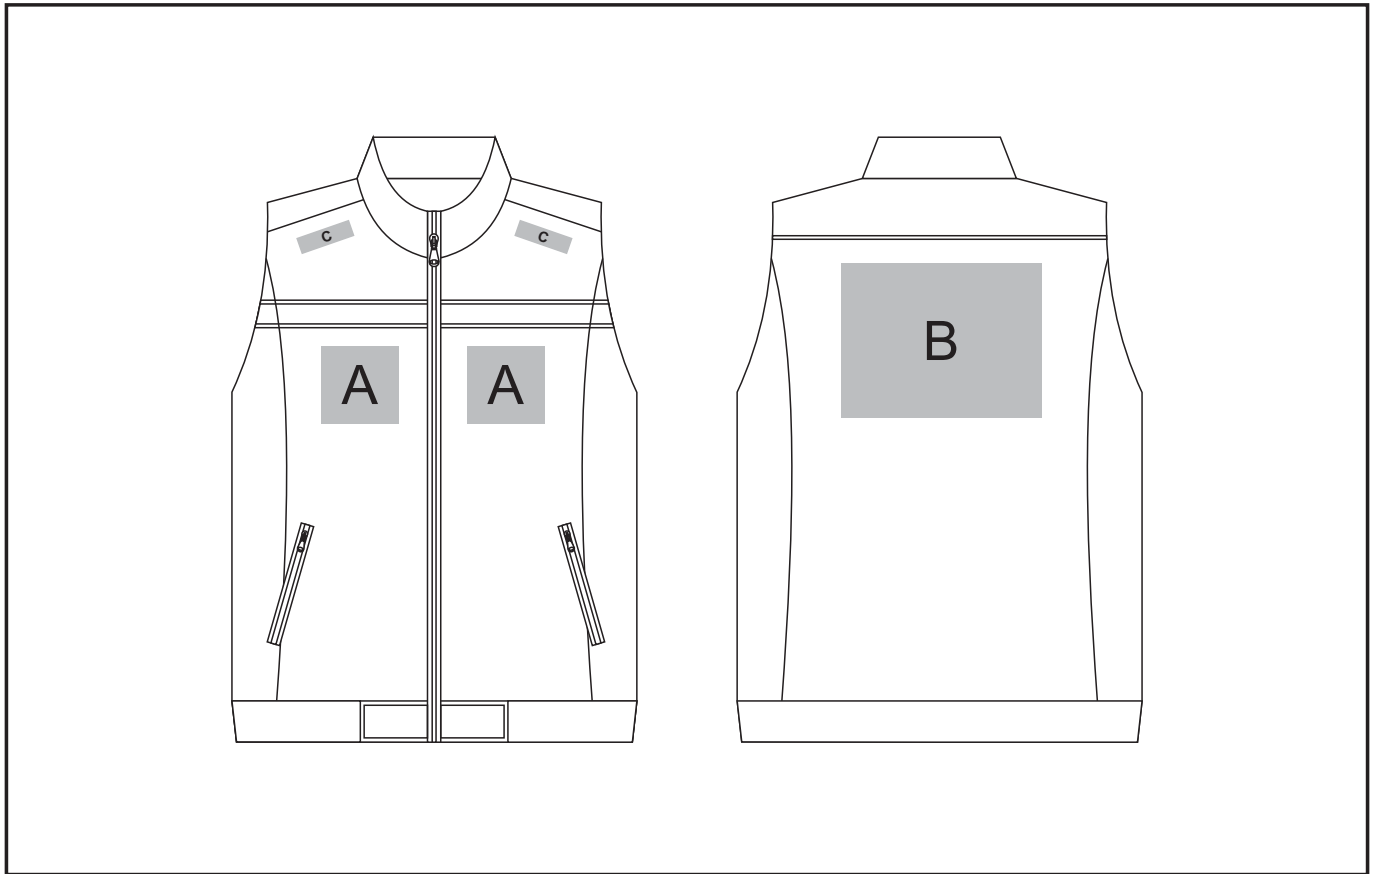

ALT-COBL

Ladies Colorado Bodywarmer

Need to know:

- Includes 1-Position Digital Transfer (setup fee applies)
- Please note Pos C will be branded +/- 20mm from the top seam
- Please note position will differ between gender
- **DTC/EMB** inclusive Parameters: Left/Right Chest or Back = 100mm x 100mm
- **NB:** Inclusive Branding is **NOT** applicable to Items marked as Reduced to Clear.

Branding Options:

Position A

1. Embroidery (EMB) - 9 colours
Size: 100mm wide x 100mm high
2. Digital Transfer (DTC) - Full colour
Size: 100mm wide x 100mm high

Position C

1. Digital Transfer (DTC) - Full Colour
Size: 70mm wide x 20mm high

Position B

1. Embroidery (EMB) - 9 colours
Size: 200mm wide x 200mm high
1. Digital Transfer (DTC) - Full colour
Size: 210mm wide x 148mm high